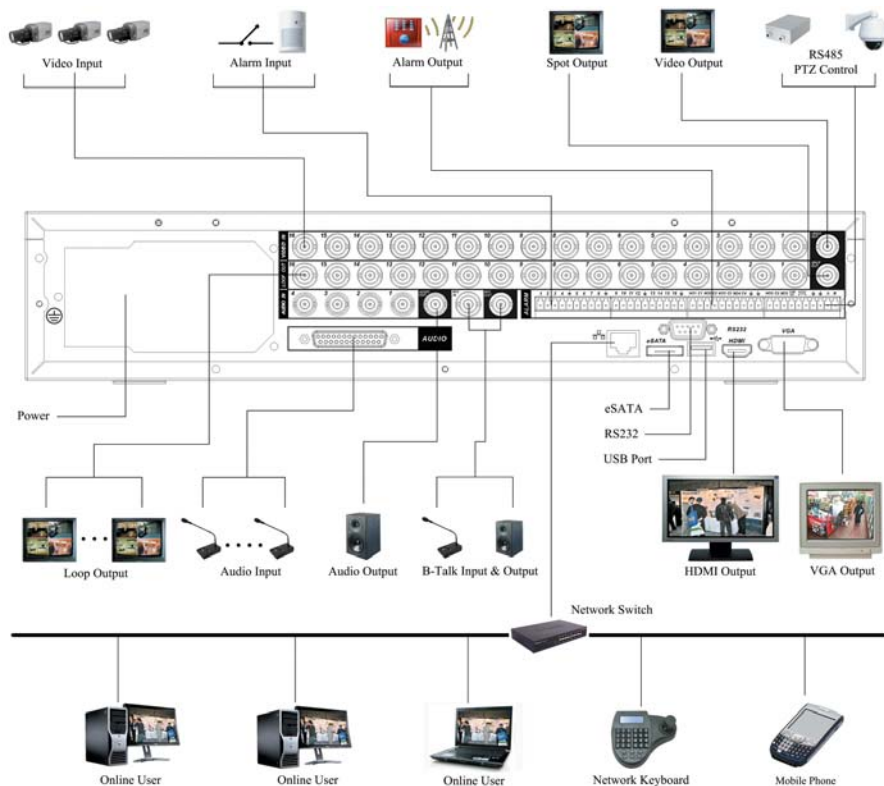

AxiomView™

INTEGRATED DIGITAL VIDEO RECORDERS

RBH
ACCESS

EX2 Series for AxiomV™ and Integra 32™

- Industrial high performance DVR with HDMI output and eSATA Port
- Enhanced H.264 compression algorithm saves HDD space & uses less bandwidth
- 400/480 fps D1 (4CIF) Real time recording 16 Channels
- Multiple control methods: Front panel, IR remote controller, or keyboard
- USB mouse and network keyboard
- Dual encoding streams support, flexible for network transmission and mobile phone monitoring
- Variable frame recording on event with Hi Resolution switching
- Alarm triggering, OSD, siren, PTZ preset, e-mail, FTP upload
- Pentaplex function: live, recording, playback, backup & remote access
- 4, 8 and 16 Channel simultaneous playback
- Networking access for remote live viewing, recording, playback, setting, system status, event log
- Smart video motion detection, camera mask, video loss
- Smart camera settings: privacy masking, camera lock, color setting, and title display, virtual fence, smart motion search
- PTZ cameras up to 60 protocols supported
- 3D mouse control for PTZ cameras
- 8 Zone virtual video wall detection