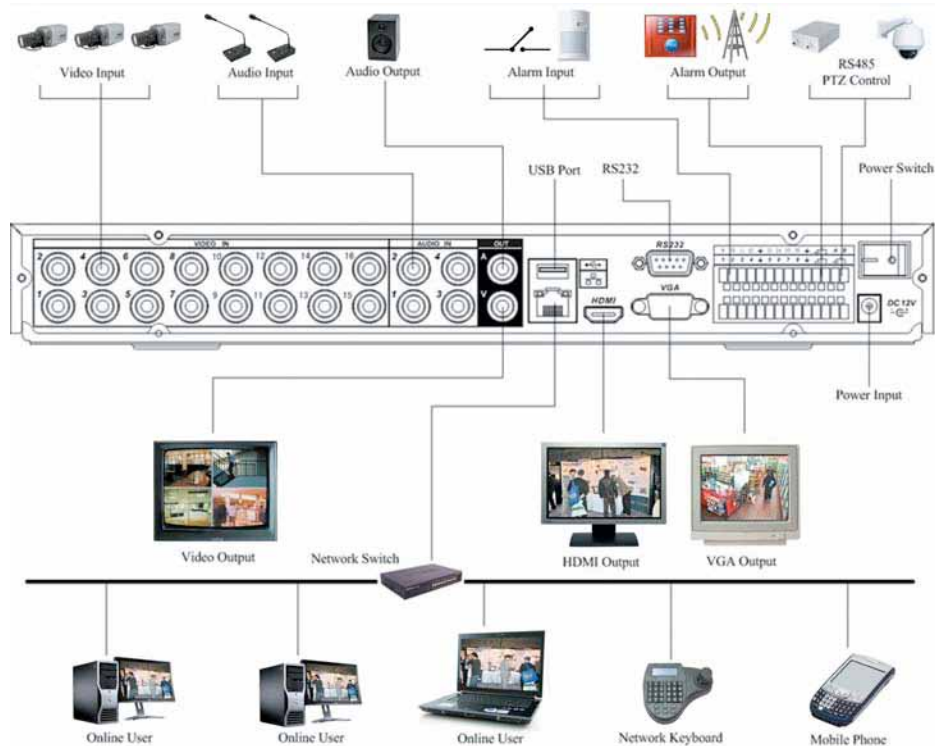

AxiomView™

INTEGRATED DIGITAL VIDEO RECORDERS

RBH
ACCESS

ES2 Series for AxiomV™ and Integra 32™

- Low profile, High performance DVR with HDMI output
- Enhanced H.264 compression algorithm save HDD space & low bandwidth
- 400/480 fps recording for CIF and special 2 channel 4CIF Real time recording
- Multiple control methods: Front panel, IR remote controller, keyboard, USB mouse and network keyboard
- Real time live display up to 16 cameras with 720P high definition
- Variable frame recording on event with High Resolution switching
- Dual encoding streams support, flexible for network transmission and mobile phone monitoring
- Alarm triggering, OSD, siren, PTZ preset, e-mail, FTP upload
- Pentaplex function: live, recording, playback, backup & remote access
- 4, 8 and 16 Channel simultaneous real time playback
- Networking access for remote live viewing, recording, playback, setting, system status, event log
- Smart video motion detection, camera mask, video loss
- Smart camera settings: privacy masking, camera lock, color setting, and title display, virtual fence, smart motion search
- PTZ cameras up to 60 protocols supported
- 3D mouse control for PTZ Cameras